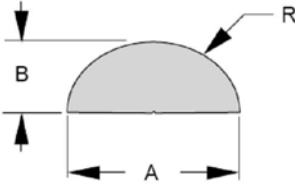

Half Rounds

A	B	Weight lbs/ftDie	No.
1.000	0.500	0.471	607
1.500	0.750	1.038	2378

Exterior Wall Systems, Inc. (651) 237-0606 Fax (651) 237-0707 Email: dave@ewsi.us