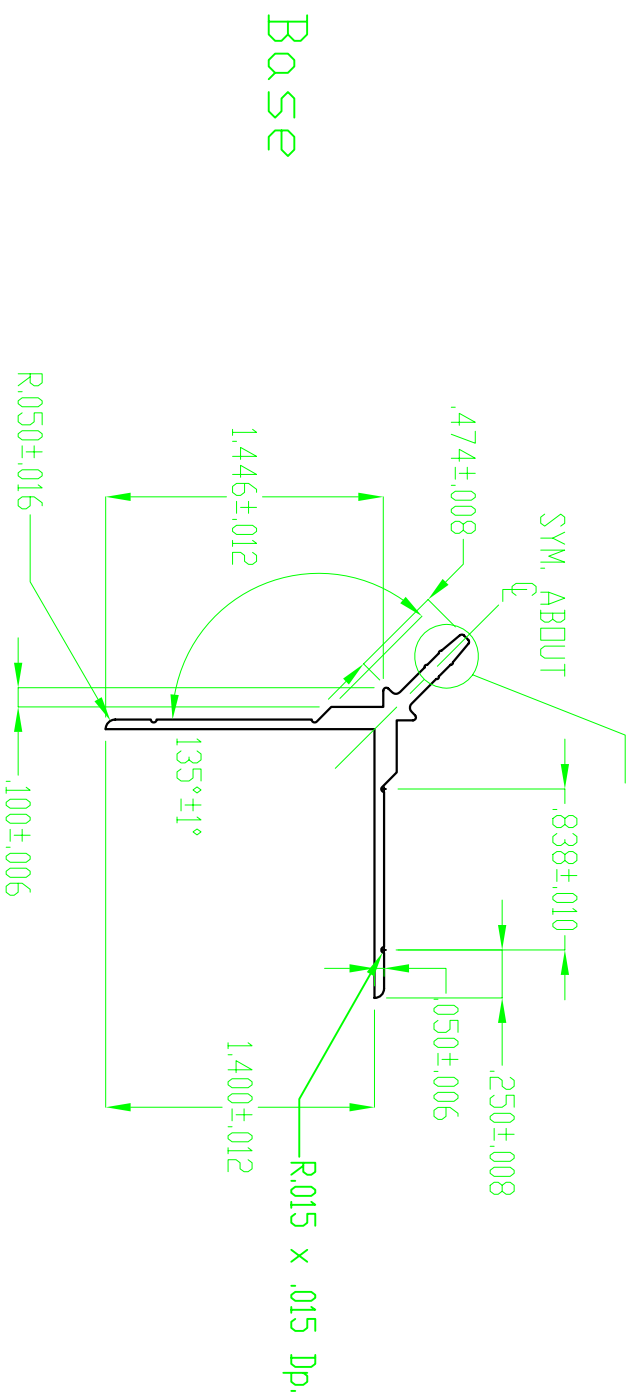

Cap

Base

Exterior Wall Systems, Inc.
 6530 396th Court
 North Branch, MN 55056
www.ewsi.us

dave@ewsi.us

Part Number:

E602S (Two Piece
 Snap together)