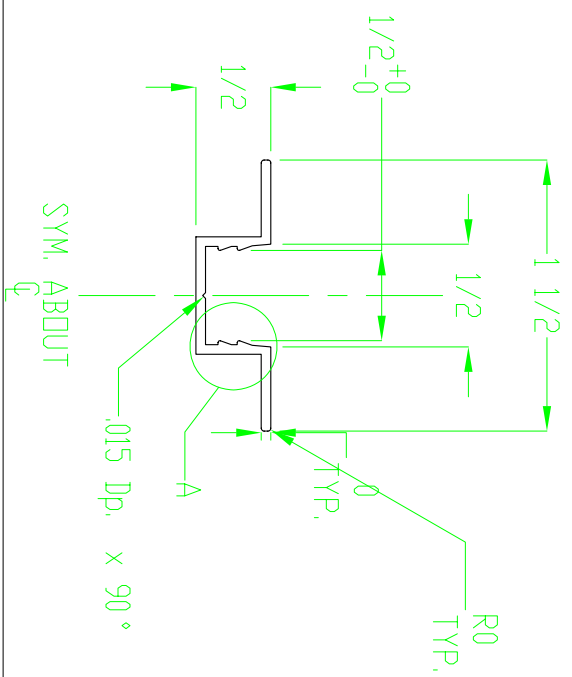

Cap

Base

Exterior Wall Systems, Inc.

6530 396th Court

North Branch, MN 55056

www.ewsi.us

dave@ewsi.us

Part Number:

E601S (2 piece snap
together divider)