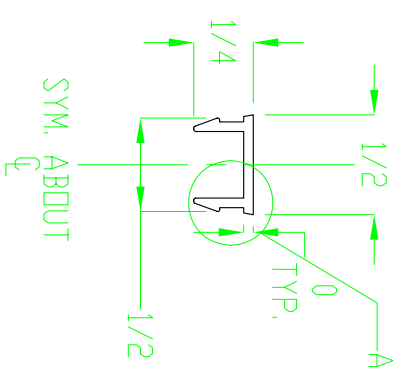

Cap

Base

Exterior Wall Systems, Inc.

6530 396th Court

North Branch, MN 55056

www.ewsi.us

dave@ewsi.us

Part Number:

E601S (2 piece snap
together divider)